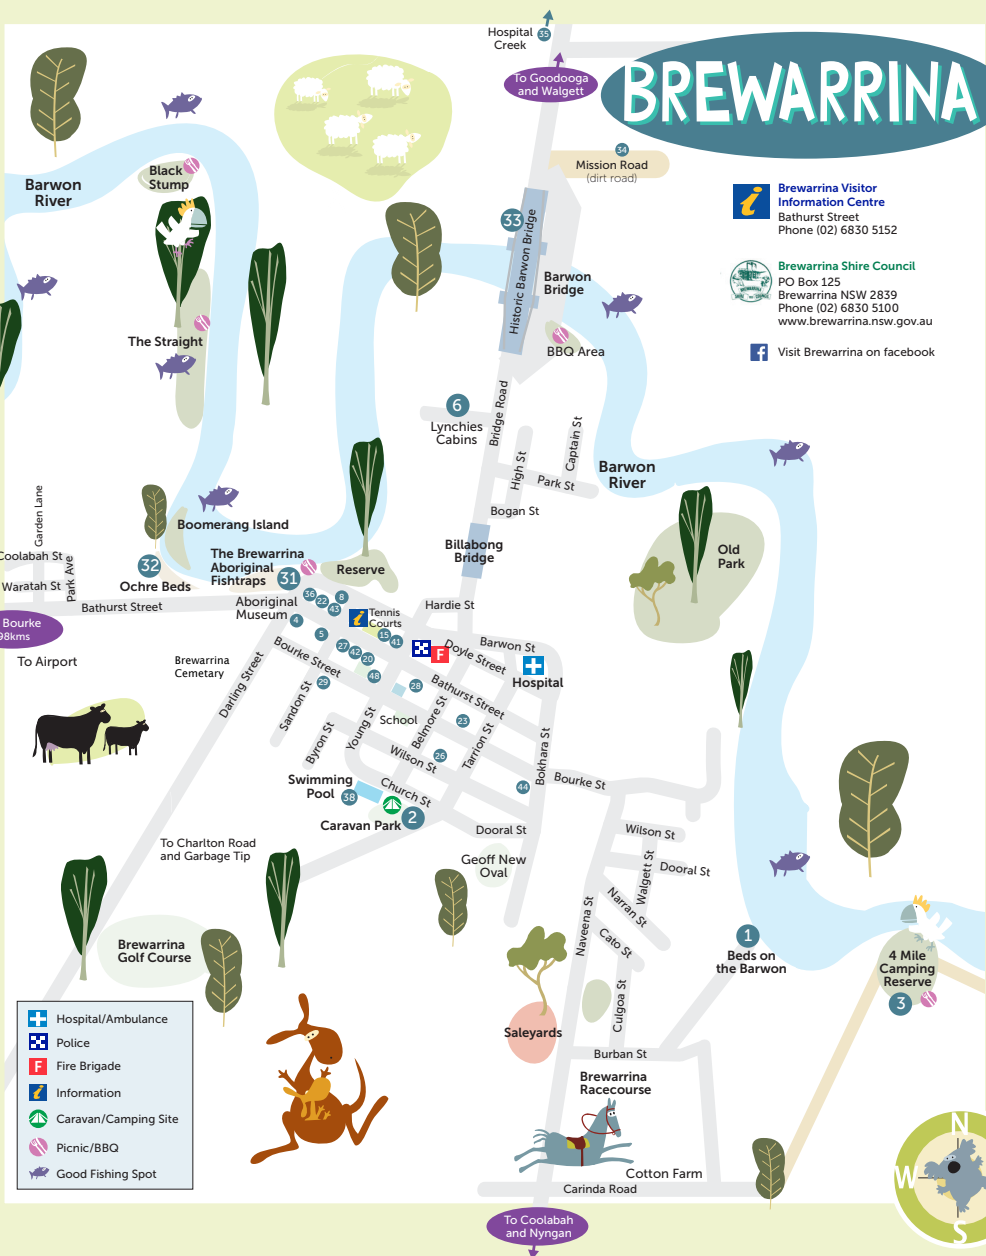

BREWARRINA

Visit Brewarrina on facebook

Emergency 000

Local Police (02) 6830 5599
Local Hospital (02) 6830 5000
NSW Fire and Rescue
(02) 6839 2232
Rural Fire Service - 48

Cash

ATM @ Commonwealth Bank - 42
Brewarrina Post Office - 28
ATM @ Riteway Supermarket - 23
Brewarrina RSL Club - 29
ATM @ Dowell's Fuel - 9
South Brewarrina Butchery - 26

Sleep

Beds on the Barwon - 1
1300 765 086
Brewarrina Caravan Park - 2
0491 456 735
Brewarrina Four Mile
Camping Reserve - 3
Brewarrina Hotel - 5
(02) 6839 2533
Lynchies Cabins - 6
(02) 6839 2045
or 0409 683 915
River View Motel - 8
(02) 6839 2397

Eat/Drink

Brewarrina Royal Hotel - 4
(02) 6839 2283
Brewarrina RSL Club - 29
(02) 6839 2151
Chinese Restaurant @ RSL - 29
(02) 6839 1896
Brewarrina Hotel - 5
(02) 6839 2533
Muddy Waters Coffee Shop - 20
Shell Service Station - 9
(02) 6839 2073
Brewarrina Swimming Pool Kiosk
(seasonal from Oct - Mar) - 38

See and Do

The Brewarrina Aboriginal
Fish Traps - 31
Ochre Beds - 32
Historical Barwon Bridge - 33
The Aboriginal Mission - 34
Hospital Creek - 35
Brewarrina Aboriginal Cultural
Museum - 36
Fish
Four Mile Camping Reserve - 3
The Straight
The Black Stump
Historical Barwon Bridge - 33

Suppliers

Friendly Grocer - 22
(02) 6839 2011
Riteway Supermarket - 23
(02) 6839 2320
South Bre Butchery - 26
(02) 6839 2034
St Marys Pharmacy - 27
(02) 6839 2089
Brewarrina Post Office - 28
(02) 6839 2009
McDonald Rural - 44
(02) 6839 1844